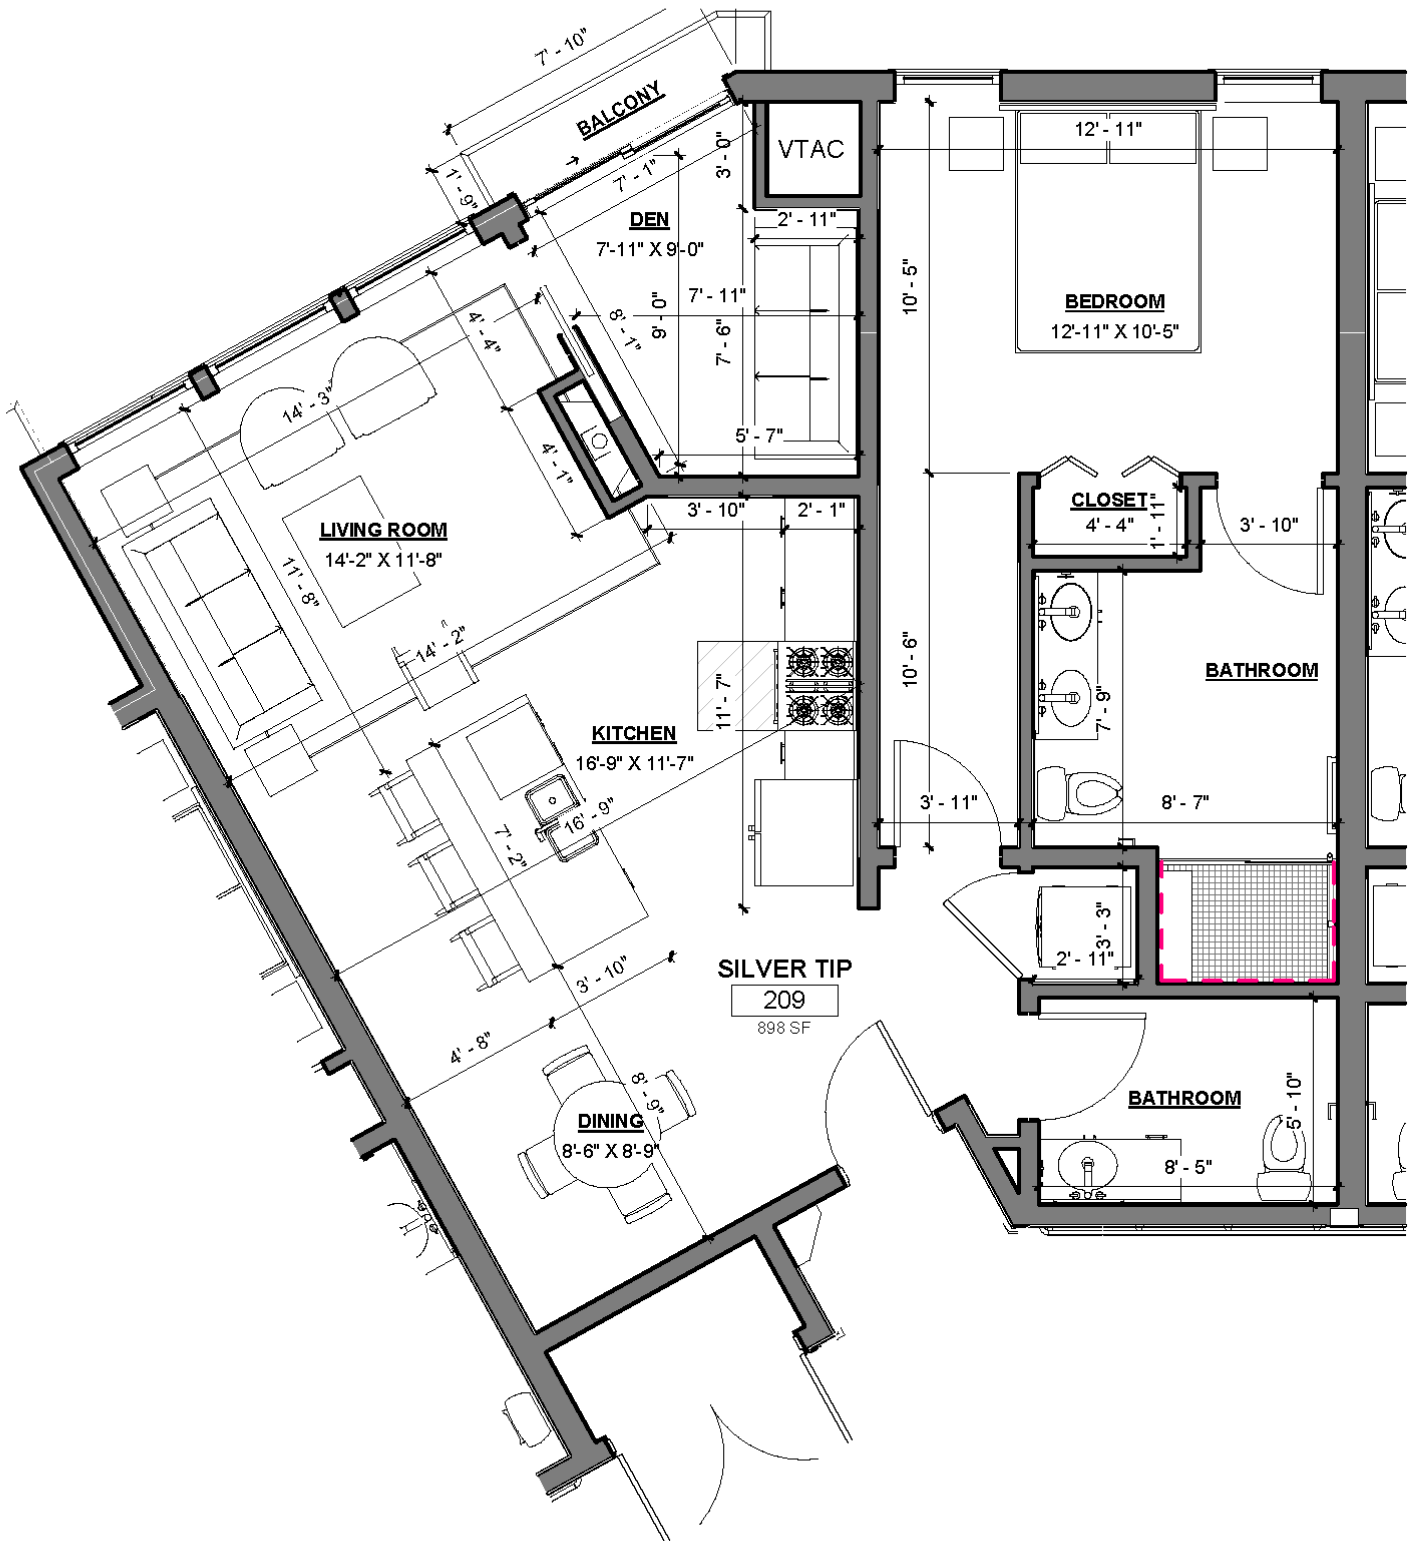

The Lofts

AT BUFFALO HILL

BEARS PAW

550 SF | 1 BED | 1 BATH

The Lofts

AT BUFFALO HILL

SILVER TIP

900 SF | 1 BED | 1.5 BATH + DEN

The Lofts

AT BUFFALO HILL

HALF MOON

915 SF | 1 BED | 1.5 BATH + DEN

The Lofts

AT BUFFALO HILL

BLACKTAIL

1,115 SF | 2 BED | 2 BATH

The Lofts

AT BUFFALO HILL

CROWN

1,660 SF | 3 BED | 3 BATH + DEN