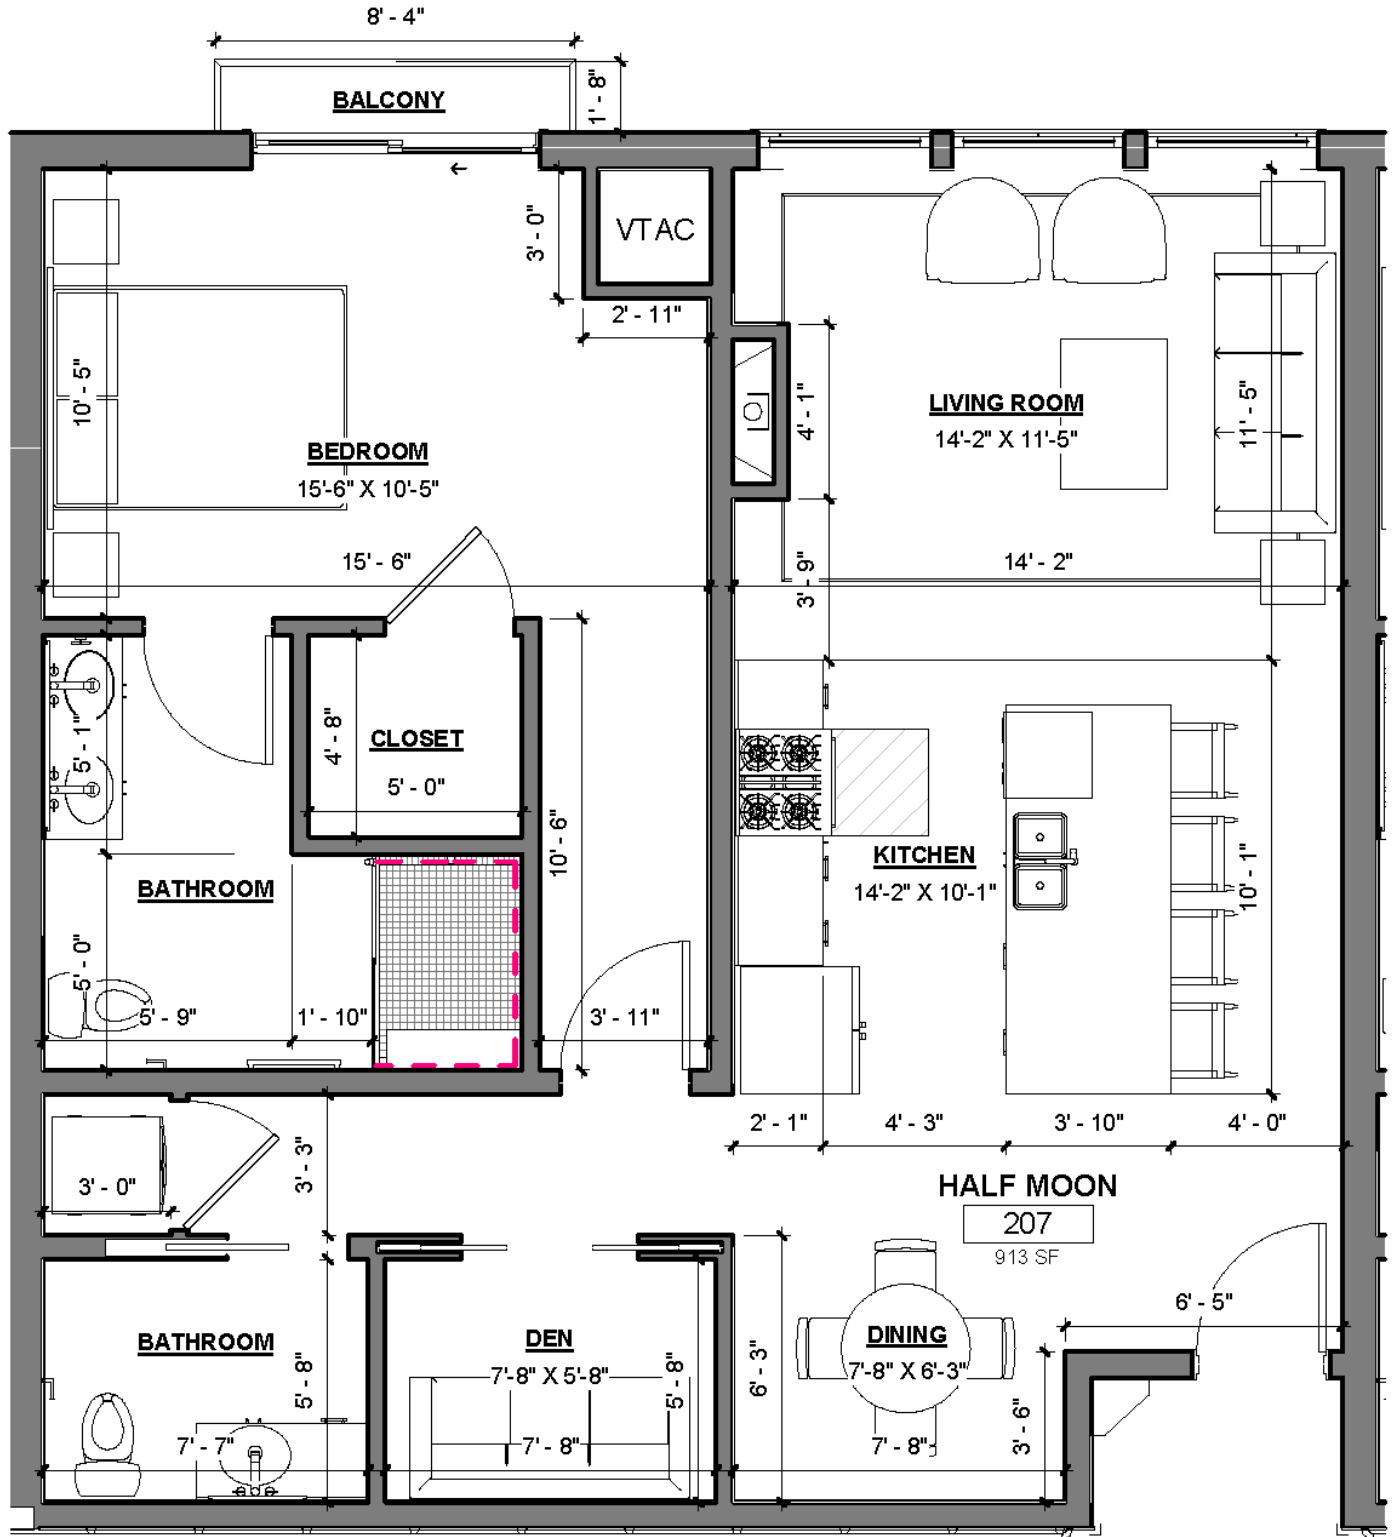

The Lofts

AT BUFFALO HILL

BEARS PAW

550 SF | 1 BED | 1 BATH

The Lofts

AT BUFFALO HILL

SILVER TIP

900 SF | 1 BED | 1.5 BATH + DEN

The Lofts

AT BUFFALO HILL

HALF MOON

915 SF | 1 BED | 1.5 BATH + DEN

The Lofts

AT BUFFALO HILL

BLACKTAIL

1,115 SF | 2 BED | 2 BATH

The Lofts

AT BUFFALO HILL

CROWN

1,660 SF | 3 BED | 3 BATH + DEN