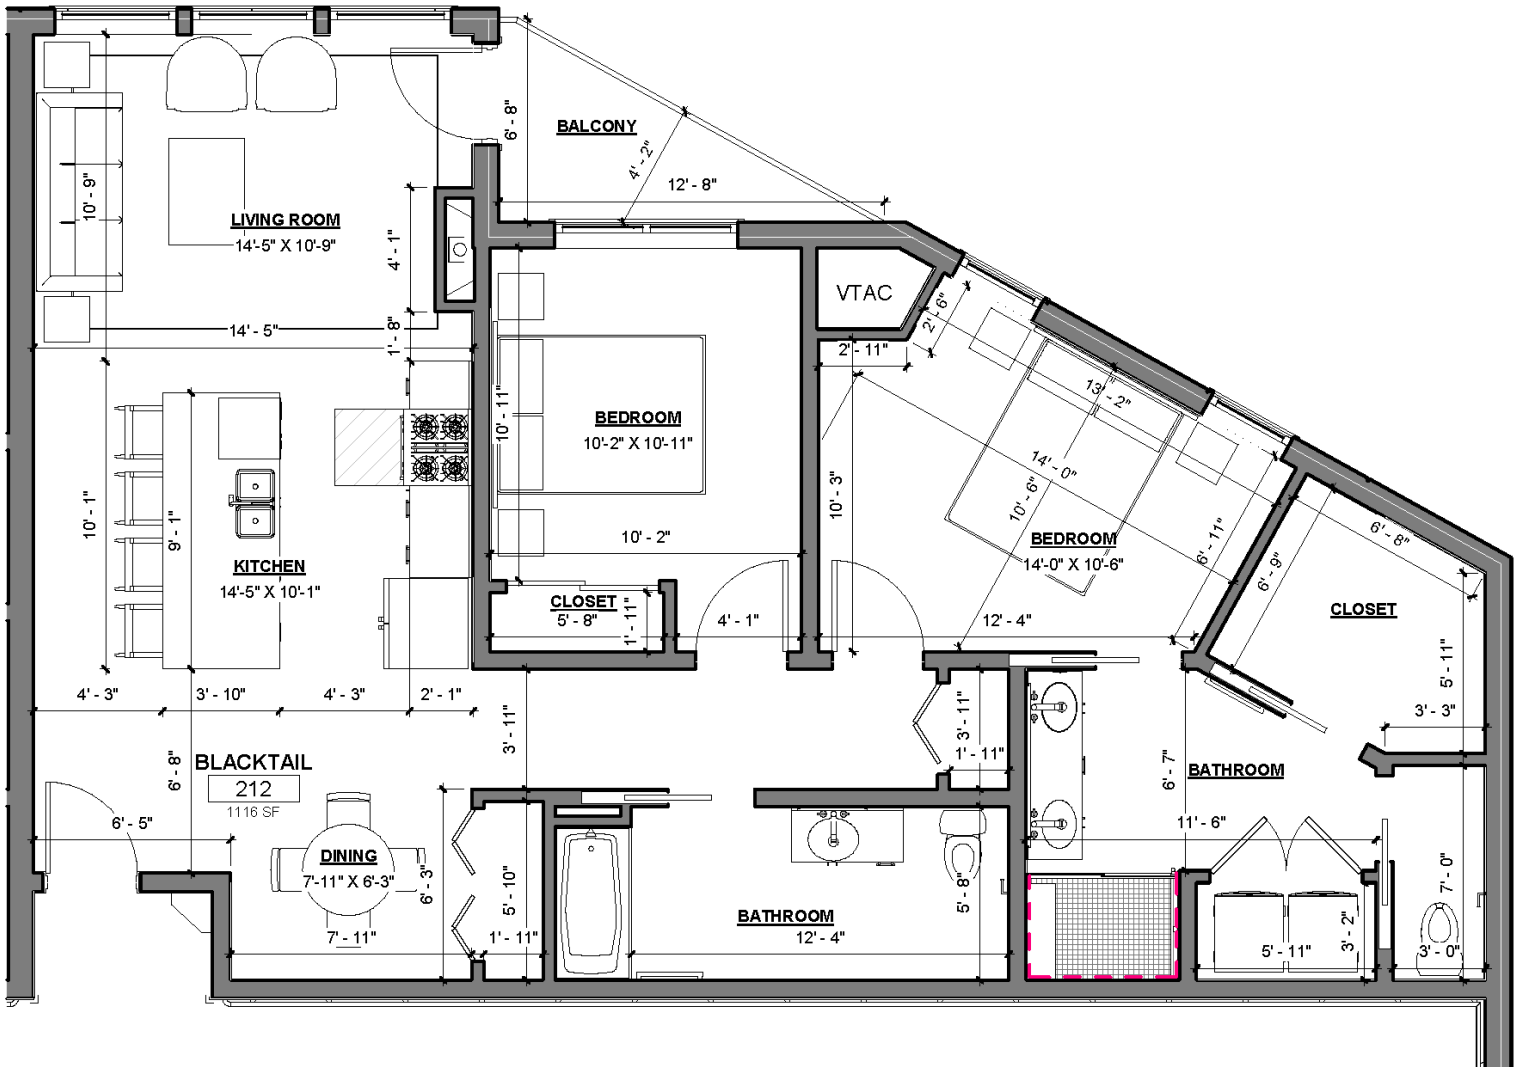

The Lofts

AT BUFFALO HILL

BEARS PAW

550 SF | 1 BED | 1 BATH

The Lofts

AT BUFFALO HILL

SILVER TIP

900 SF | 1 BED | 1.5 BATH + DEN

The Lofts

AT BUFFALO HILL

HALF MOON

915 SF | 1 BED | 1.5 BATH + DEN

The Lofts

AT BUFFALO HILL

BLACKTAIL

1,115 SF | 2 BED | 2 BATH

The Lofts

AT BUFFALO HILL

CROWN

1,660 SF | 3 BED | 3 BATH + DEN