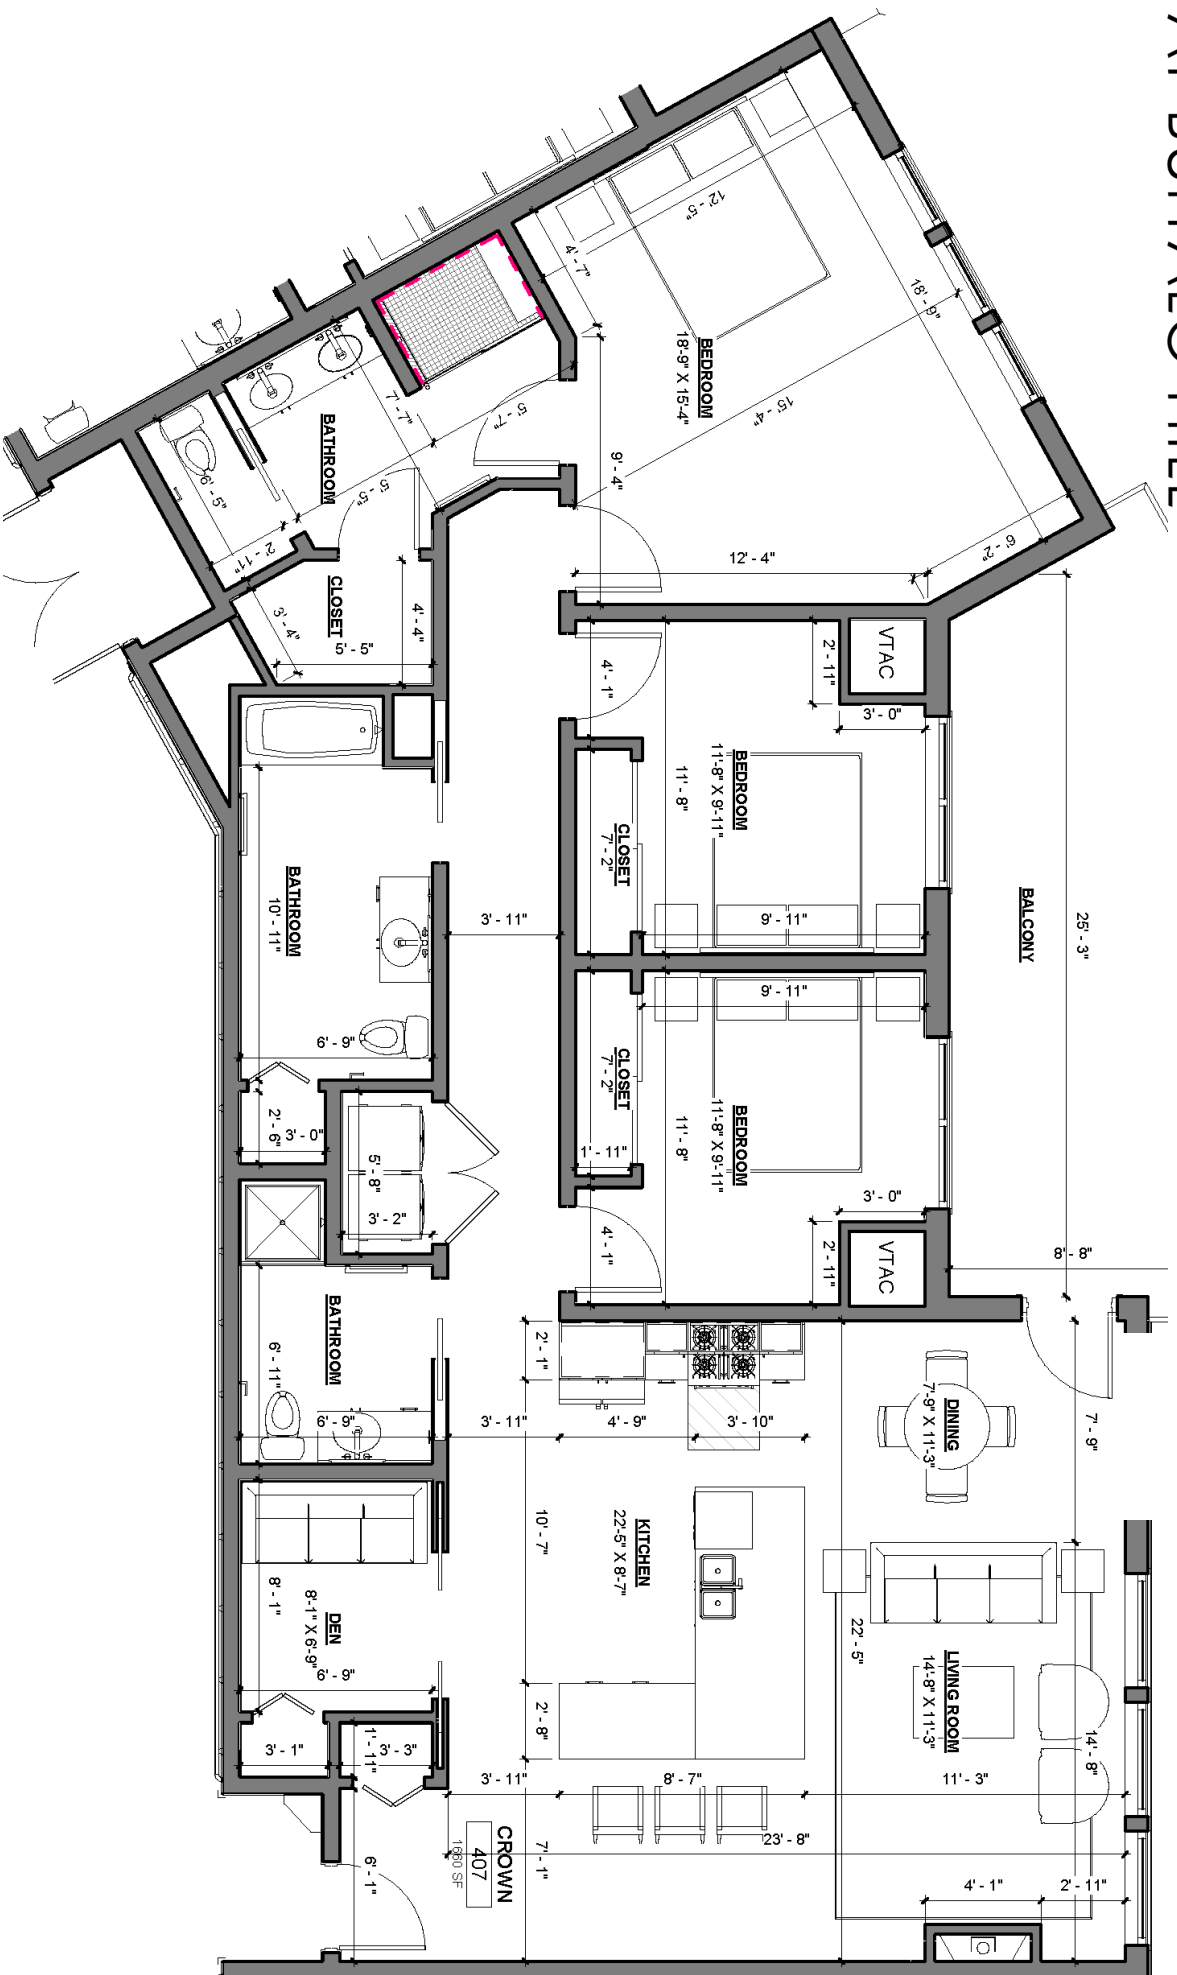

The Lofts

AT BUFFALO HILL

BEARS PAW

550 SF | 1 BED | 1 BATH

The Lofts

AT BUFFALO HILL

SILVER TIP

900 SF | 1 BED | 1.5 BATH + DEN

The Lofts

AT BUFFALO HILL

HALF MOON

915 SF | 1 BED | 1.5 BATH + DEN

The Lofts

AT BUFFALO HILL

BLACKTAIL

1,115 SF | 2 BED | 2 BATH

The Lofts

AT BUFFALO HILL

CROWN

1,660 SF | 3 BED | 3 BATH + DEN