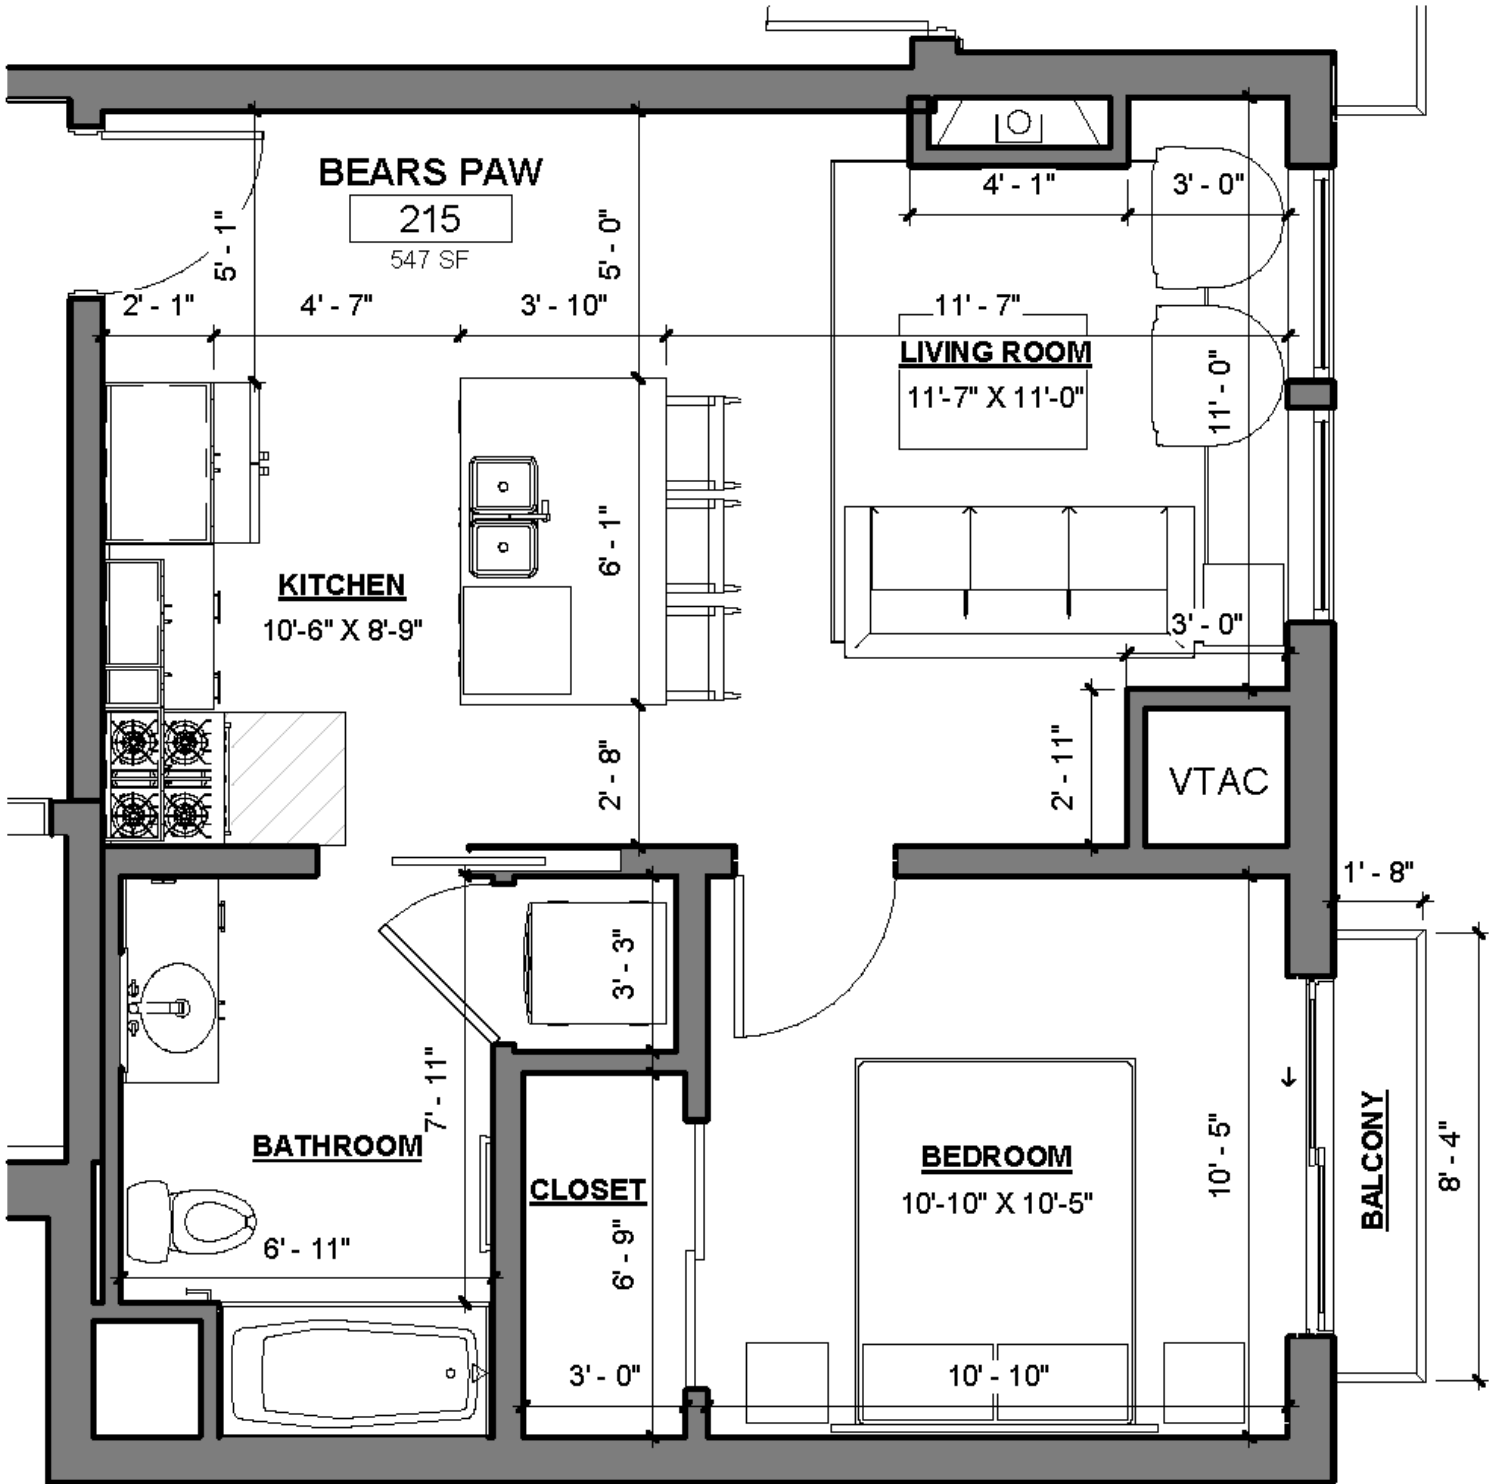

The Lofts

AT BUFFALO HILL

BEARS PAW

550 SF | 1 BED | 1 BATH

The Lofts

AT BUFFALO HILL

SILVER TIP

900 SF | 1 BED | 1.5 BATH + DEN

The Lofts

AT BUFFALO HILL

HALF MOON

915 SF | 1 BED | 1.5 BATH + DEN

The Lofts

AT BUFFALO HILL

BLACKTAIL

1,115 SF | 2 BED | 2 BATH

The Lofts

AT BUFFALO HILL

CROWN

1,660 SF | 3 BED | 3 BATH + DEN